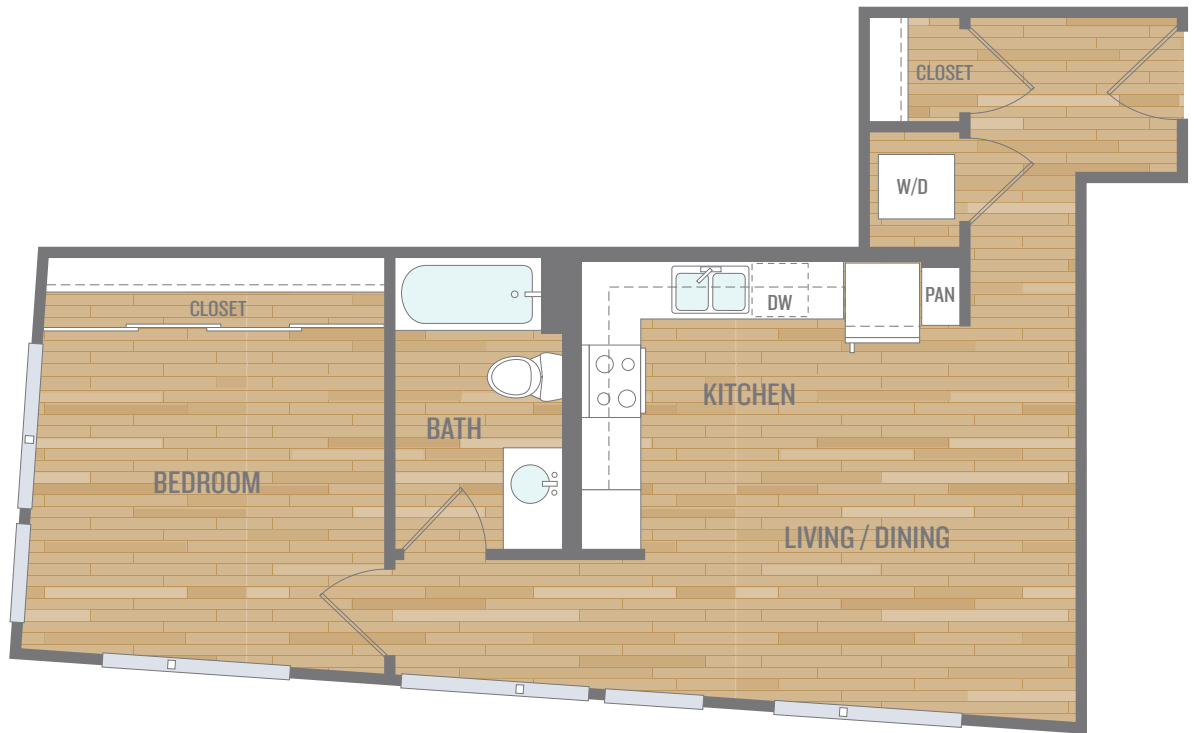

AURA
WEST
SEATTLE

1 Bed A
1 bed/1 bath
585 sq. ft.

4435 35th Avenue SW
Seattle, Washington 98126
206.707.9100

AuraWestSeattle.com

TRINSIC
RESIDENTIAL GROUP

Measurements are approximate and subject to change