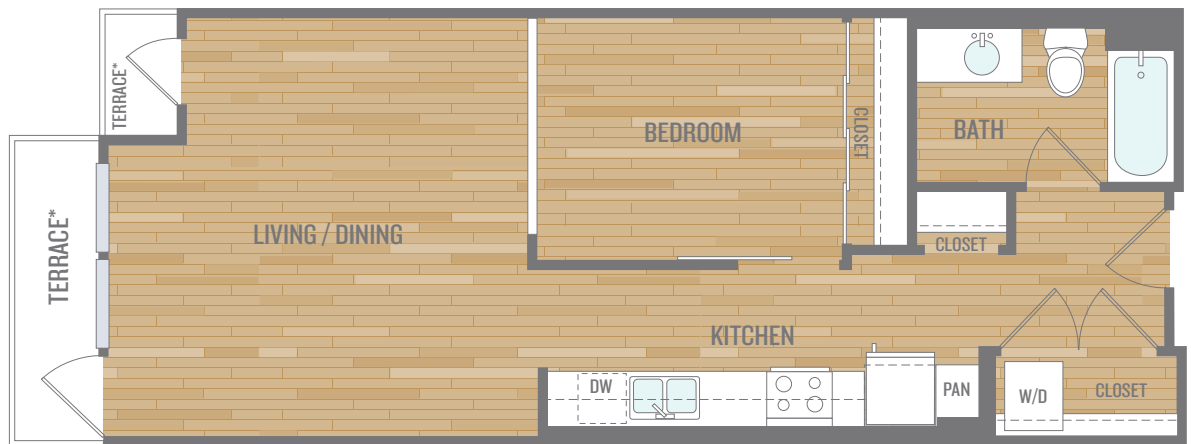

AURA
WEST
SEATTLE

1 Bed Alcove C

1 bed/1 bath

618 sq. ft.

4435 35th Avenue SW
Seattle, Washington 98126
206.707.9100

AuraWestSeattle.com

TRINSIC
RESIDENTIAL GROUP

Measurements are approximate and subject to change. *Terraces in select units only.