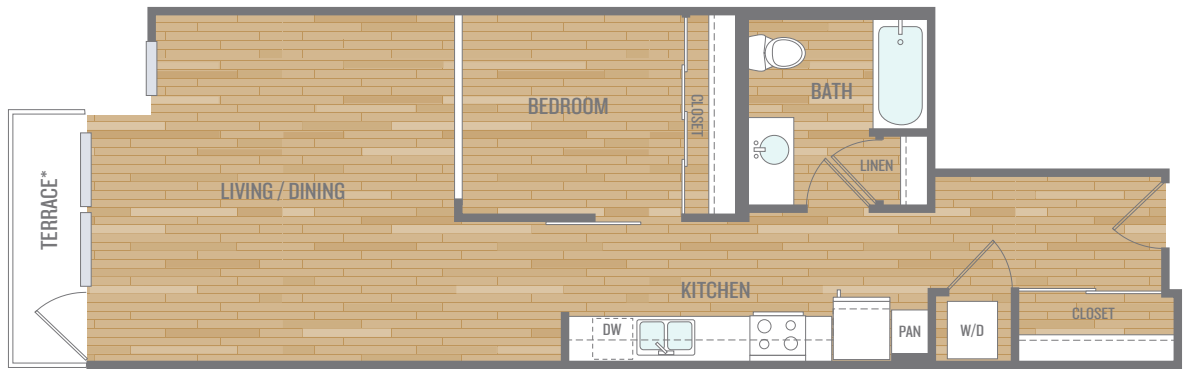

# 1 Bed Alcove D

1 bed/1 bath

684 sq. ft.

4435 35<sup>th</sup> Avenue SW  
Seattle, Washington 98126  
206.707.9100

[AuraWestSeattle.com](http://AuraWestSeattle.com)

TRINISIC  
RESIDENTIAL GROUP

Measurements are approximate and subject to change. \*Terraces in select units only.