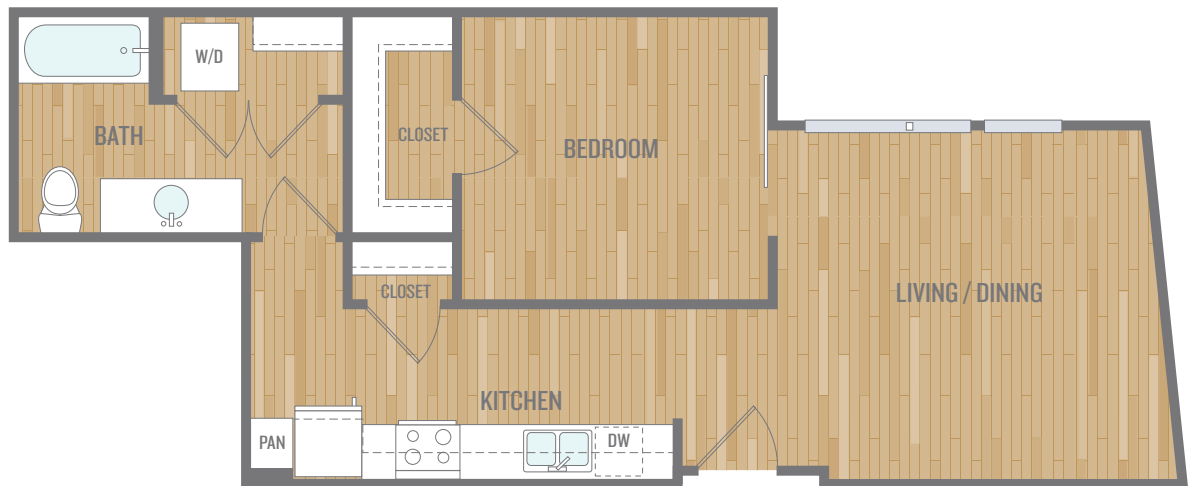

# 1 Bed Alcove H

1 bed/1 bath

633 sq. ft.

4435 35<sup>th</sup> Avenue SW  
Seattle, Washington 98126  
206.707.9100

[AuraWestSeattle.com](http://AuraWestSeattle.com)

TRINSIC  
RESIDENTIAL GROUP

Measurements are approximate and subject to change