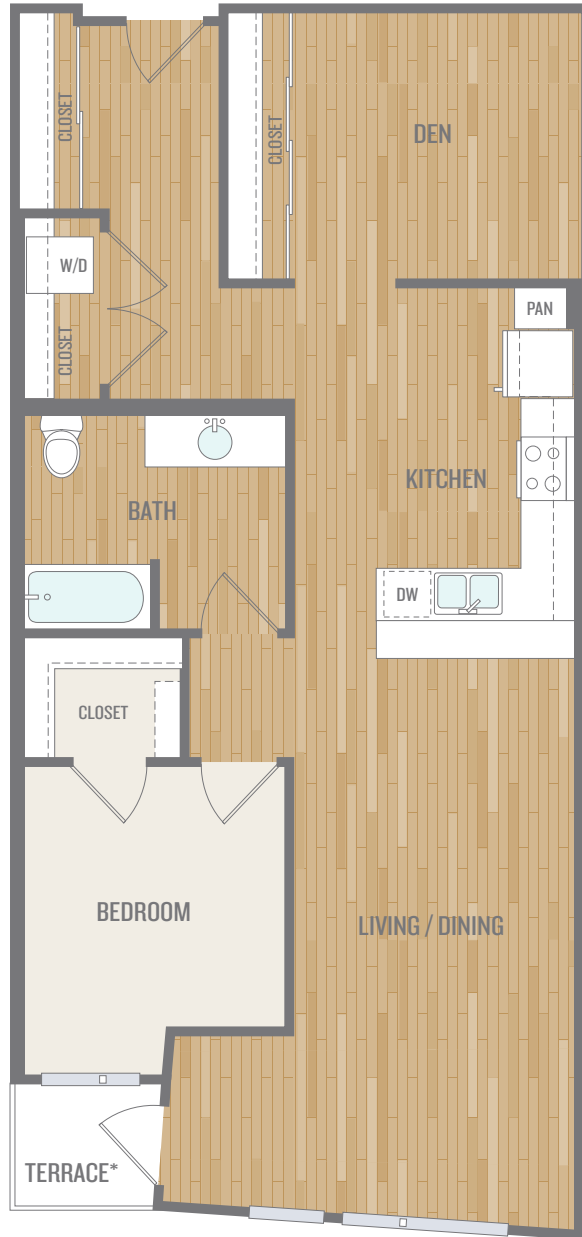

AURA
WEST
SEATTLE

1 Bed + Den B

1 bed/1 bath

960 sq. ft.

4435 35th Avenue SW
Seattle, Washington 98126
206.707.9100

AuraWestSeattle.com

TRINISIC
RESIDENTIAL GROUP

Measurements are approximate and subject to change. *Terraces in select units only.