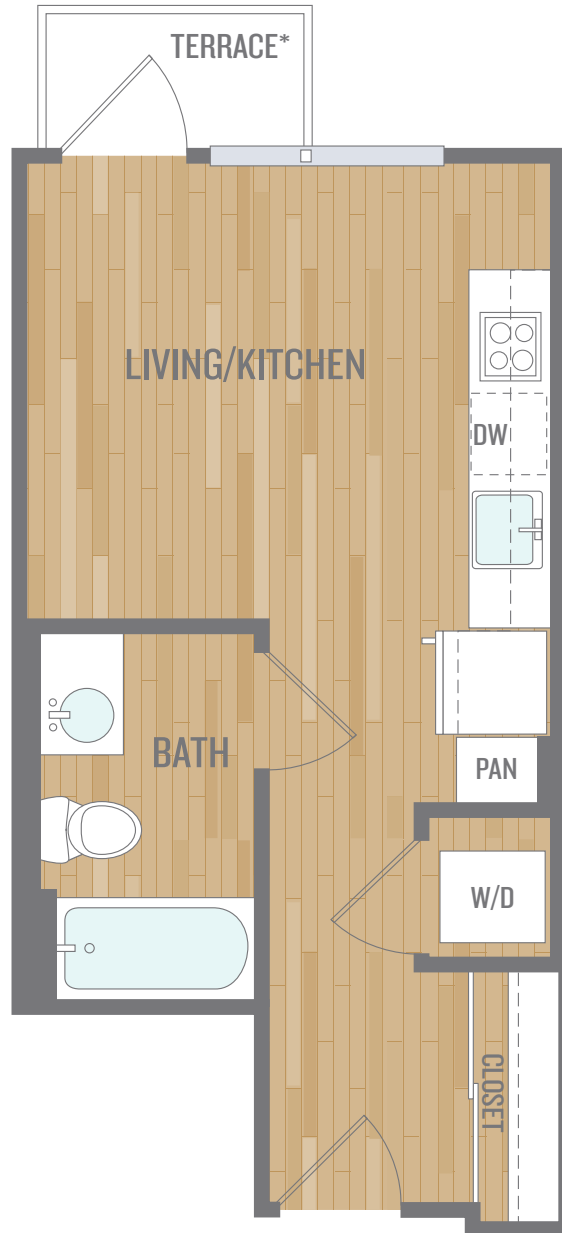

AURA
WEST
SEATTLE

Studio C

Studio/1 bath
300 sq. ft.

4435 35th Avenue SW
Seattle, Washington 98126
206.707.9100

AuraWestSeattle.com

TRINISIC
RESIDENTIAL GROUP

Measurements are approximate and subject to change. *Terraces in select units only.