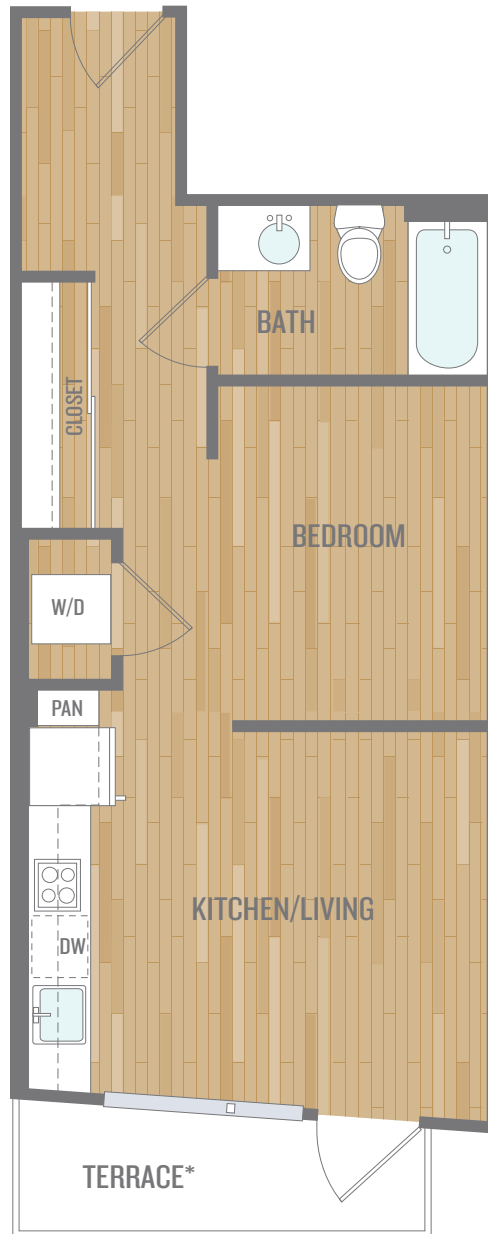

AURA
WEST
SEATTLE

Studio D

Studio/1 bath

466 sq. ft.

4435 35th Avenue SW
Seattle, Washington 98126
206.707.9100

AuraWestSeattle.com

TRINSIC
RESIDENTIAL GROUP

Measurements are approximate and subject to change. *Terraces in select units only.