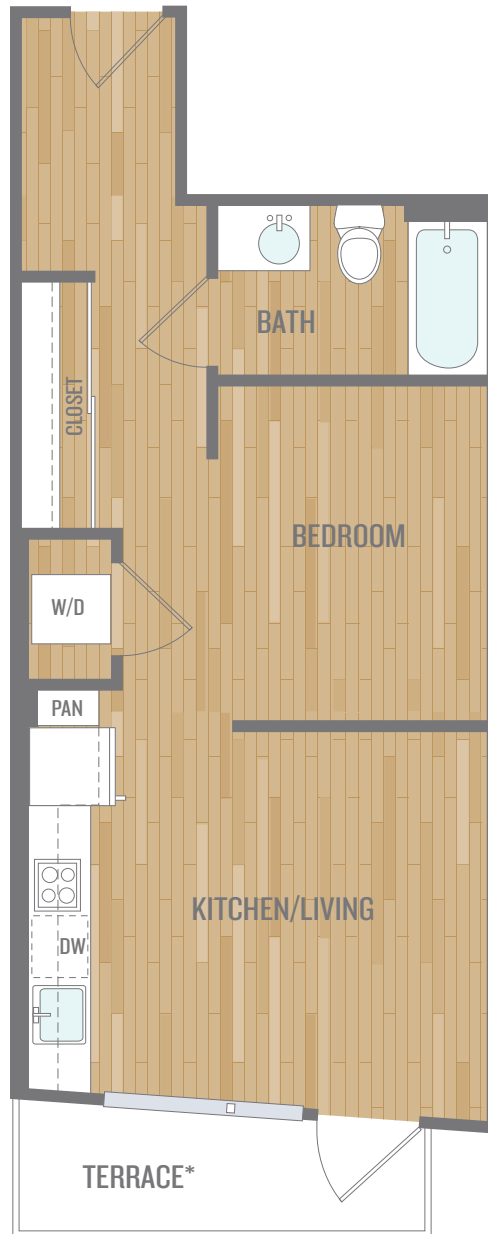

AURA
WEST
SEATTLE

Studio D

Studio/1 bath
466 sq. ft.

4435 35th Avenue SW
Seattle, Washington 98126
206.707.9100

AuraWestSeattle.com

TRINISIC
RESIDENTIAL GROUP

Measurements are approximate and subject to change. *Terraces in select units only.