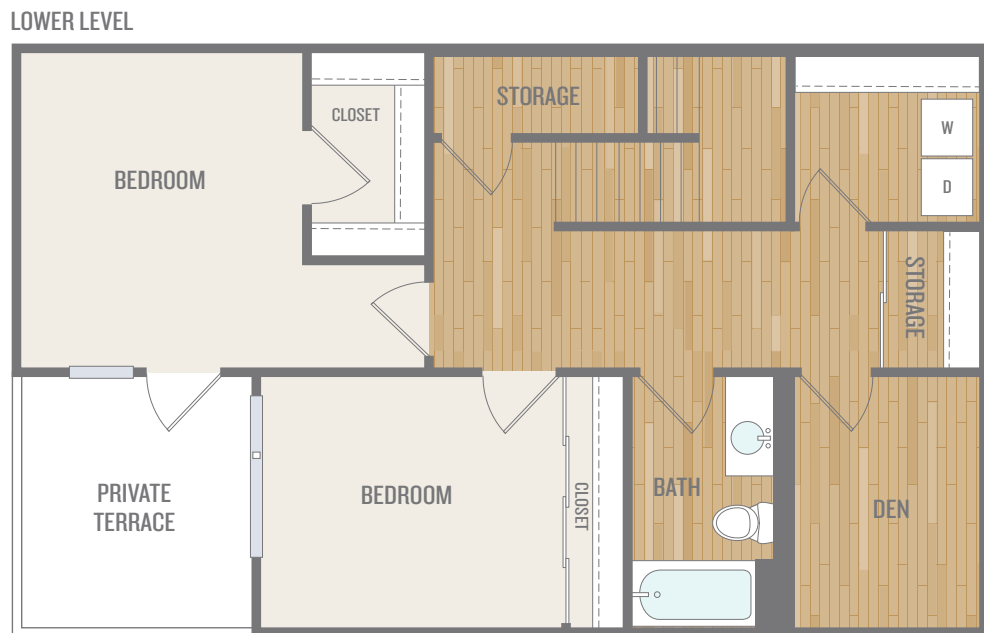

AURA
WEST
SEATTLE

Townhome B

2 bed/1.5 bath

1,235 sq. ft.

4435 35th Avenue SW
Seattle, Washington 98126
206.707.9100

AuraWestSeattle.com

TRINSIC
RESIDENTIAL GROUP

*Measurements are approximate and subject to change