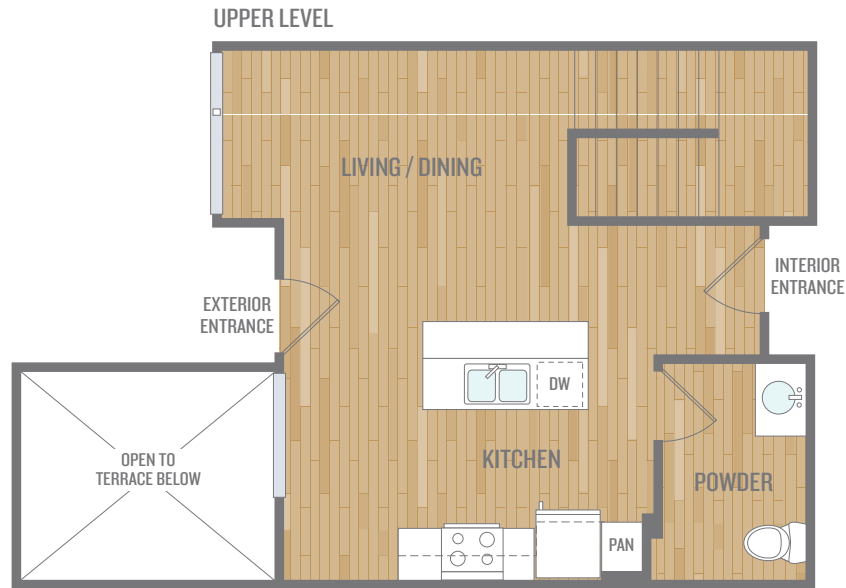

AURA
WEST
SEATTLE

Townhome B

2 bed/1.5 bath

1,235 sq. ft.

4435 35th Avenue SW
Seattle, Washington 98126
206.707.9100

AuraWestSeattle.com

TRINSIC
RESIDENTIAL GROUP

*Measurements are approximate and subject to change